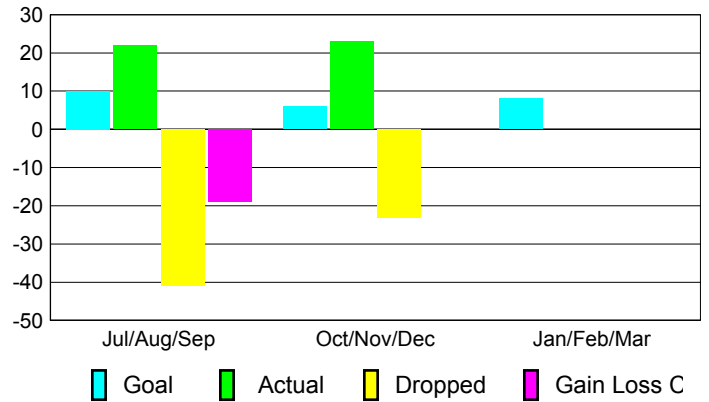

Club Results 2012-2013

Goal, New, Dropped, Gain/Loss

Comparison of Club Gain/Loss

Current Year Compared to the Previous Year

YTD Status Quo Clubs 2012-2013

Status Quo Clubs Compared to Status Quo Members

MEMBERSHIP

Membership Results
2012-2013

Membership
2011-2012

Month	Net Memb Goal	Actual New Memb	Actual Dropped Memb	Gain/Loss of Memb	Gain/Loss of Memb
Jul/Aug/Sep	10	22	-41	-19	-11
Oct/Nov/Dec	6	23	-23	0	-11
Jan/Feb/Mar	8				1
Totals	24	45	-64	-19	-21

Membership Results 2012-2013

Goal, New, Dropped, Gain/Loss

Comparison of Membership Gain/Loss

Current Year Compared to the Previous Year

Gender Comparison 2012-2013

Jul/Aug/Sep

Oct/Nov/Dec

Jan/Feb/Mar